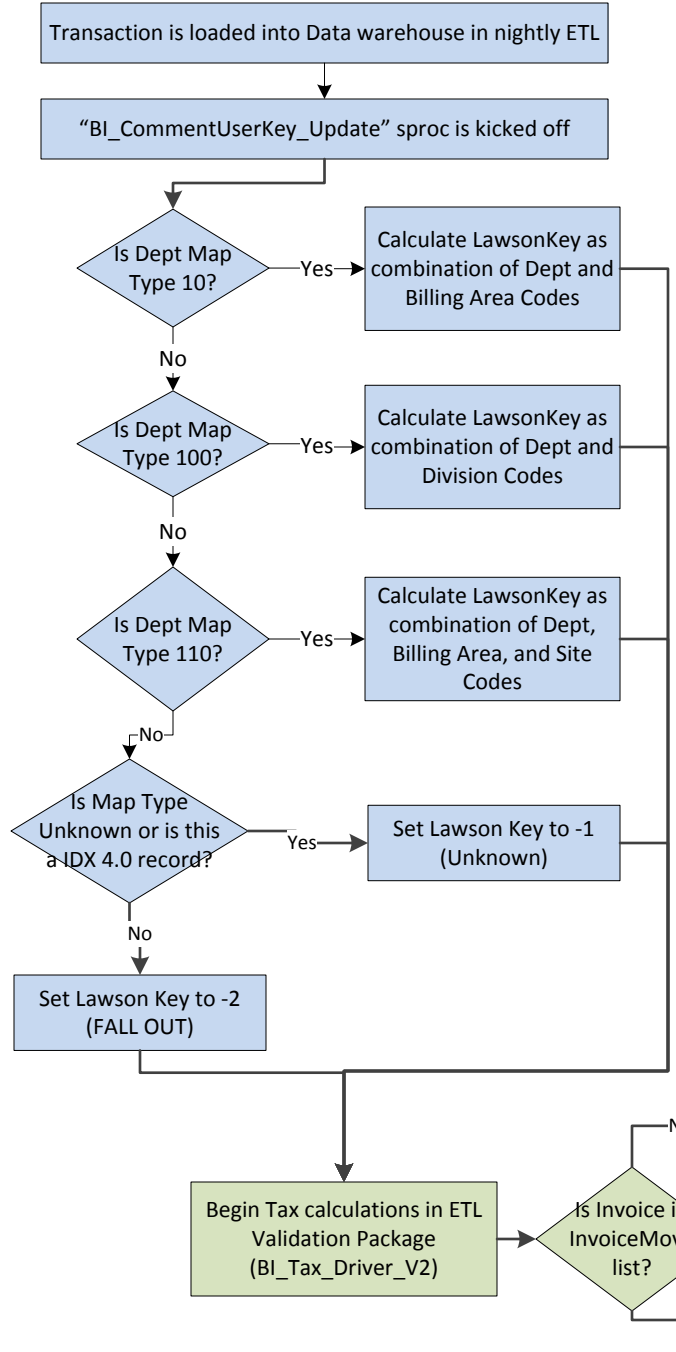

**Legend:**

RevFact Load SSIS Package	Cube Build
Validation SSIS Package	SSRS Subscription @7:55AM

**Taxes – Incremental Flow in BI**